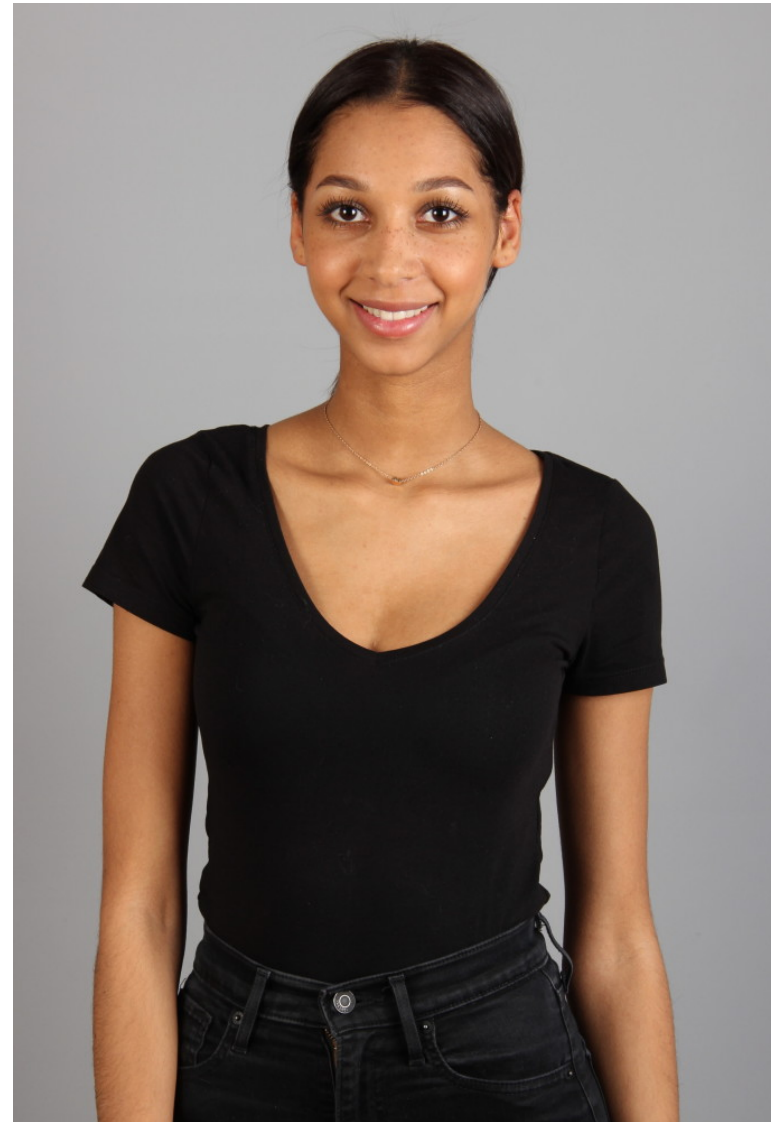

INSTYLE

models

SARAH H

Height: 173cm / 5' 8" Bust: 77cm / 30½" D Waist: 59cm 23" Hips: 87cm / 34½" Shoes: 38.5EU / 7½US / 5½UK Hair: Brown Eyes: Brown

INSTYLE

models

SARAH H

Height: 173cm / 5' 8" Bust: 77cm / 30½" D Waist: 59cm 23" Hips: 87cm / 34½" Shoes: 38.5EU / 7½US / 5½UK Hair: Brown Eyes: Brown

INSTYLE

models

SARAH H

Height: 173cm / 5' 8" Bust: 77cm / 30½" D Waist: 59cm 23" Hips: 87cm / 34½" Shoes: 38.5EU / 7½US / 5½UK Hair: Brown Eyes: Brown