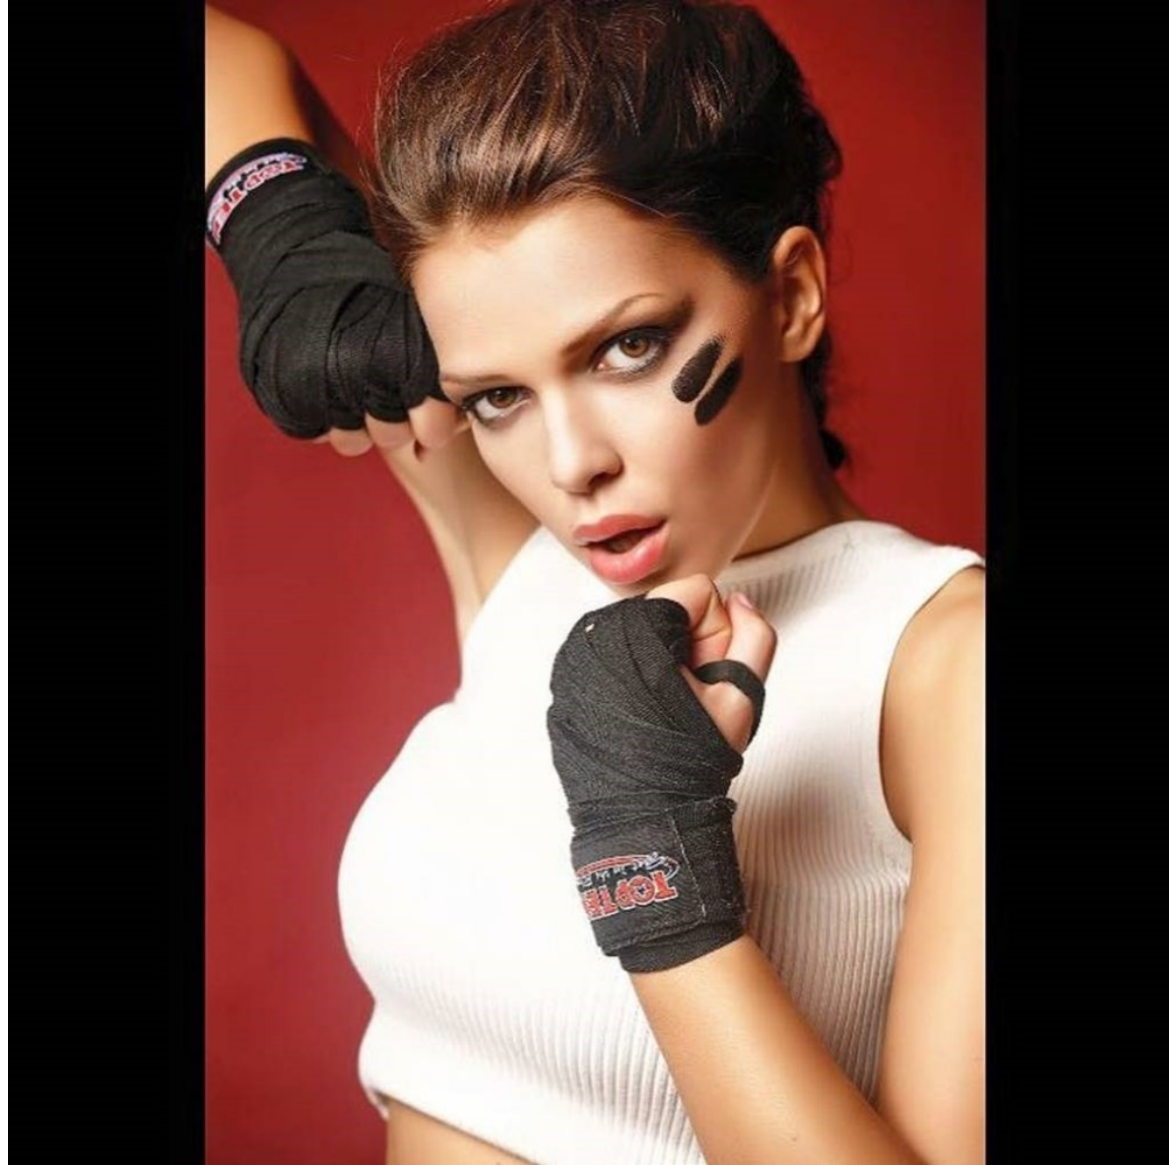

INSTYLE

models

ANNA S

Height: 174cm / 5' 8½" Bust: 96cm / 38" C Waist: 70cm 27½" Hips: 99cm / 39" Shoes: 38 EU / 7 US / 5 UK Hair: Brown Eyes: Brown

INSTYLE

models

ANNA S

Height: 174cm / 5' 8½" Bust: 96cm / 38" C Waist: 70cm 27½" Hips: 99cm / 39" Shoes: 38 EU / 7 US / 5 UK Hair: Brown Eyes: Brown