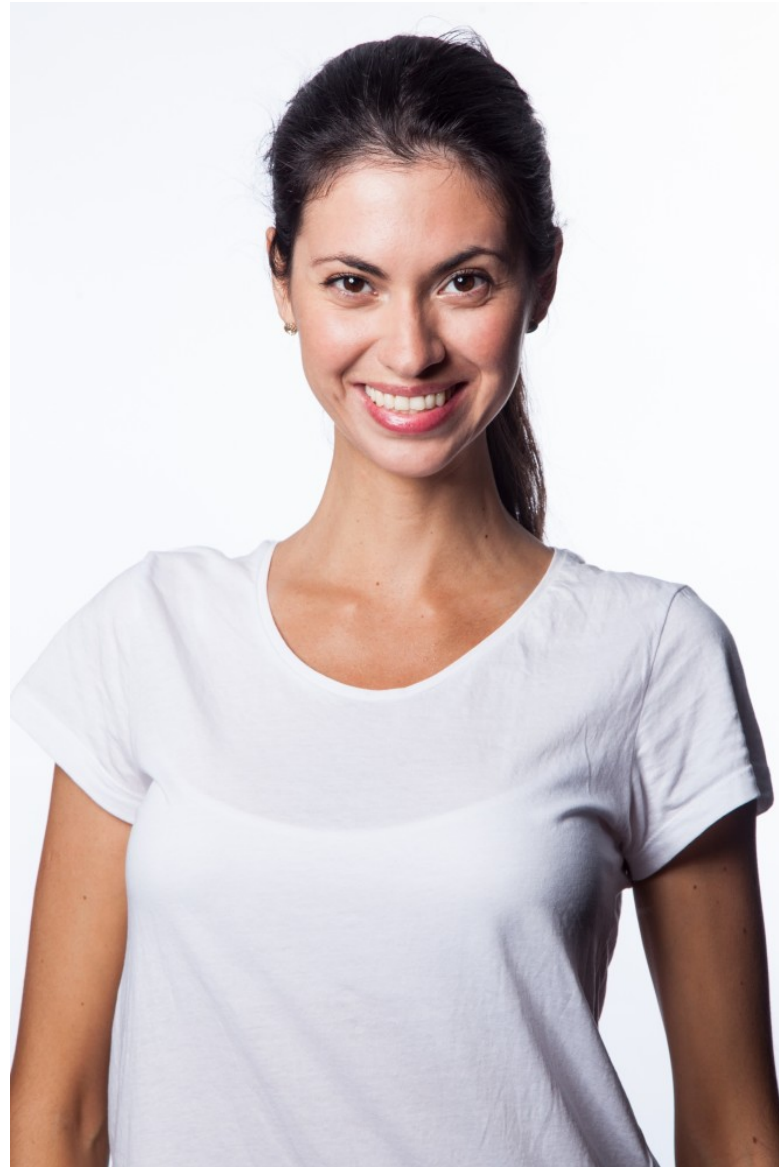

INSTYLE

models

MICHELI Z

Height: 179cm / 5' 10½" Bust: 93cm / 36½" C Waist: 62cm 24½" Hips: 93cm / 36½" Shoes: 41 EU / 10 US / 8 UK Hair: Brown Eyes: Brown

INSTYLE

models

MICHELI Z

Height: 179cm / 5' 10½" Bust: 93cm / 36½" C Waist: 62cm 24½" Hips: 93cm / 36½" Shoes: 41 EU / 10 US / 8 UK Hair: Brown Eyes: Brown

INSTYLE

models

MICHELI Z

Height: 179cm / 5' 10½" Bust: 93cm / 36½" C Waist: 62cm 24½" Hips: 93cm / 36½" Shoes: 41 EU / 10 US / 8 UK Hair: Brown Eyes: Brown