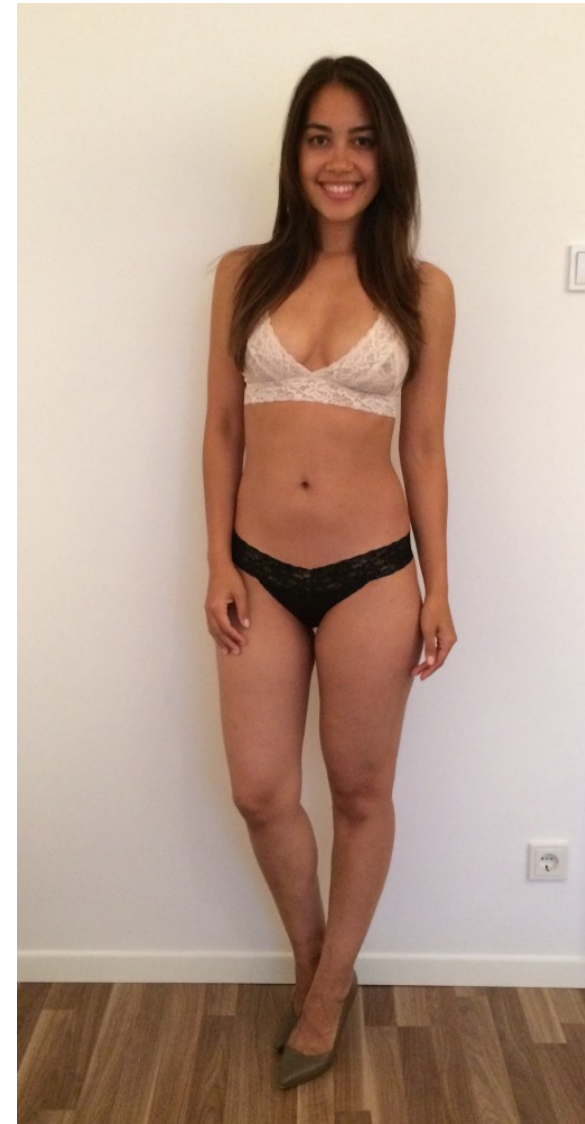

INSTYLE

models

JENNIFER W

Height: 170cm / 5' 7" Bust: 86cm / 34" B Waist: 65cm / 25½" Hips: 95cm / 37½" Shoes: 38 EU / 7 US / 5 UK Hair: Brown Eyes: Brown

INSTYLE

models

JENNIFER W

Height: 170cm / 5' 7" Bust: 86cm / 34" B Waist: 65cm / 25½" Hips: 95cm / 37½" Shoes: 38 EU / 7 US / 5 UK Hair: Brown Eyes: Brown