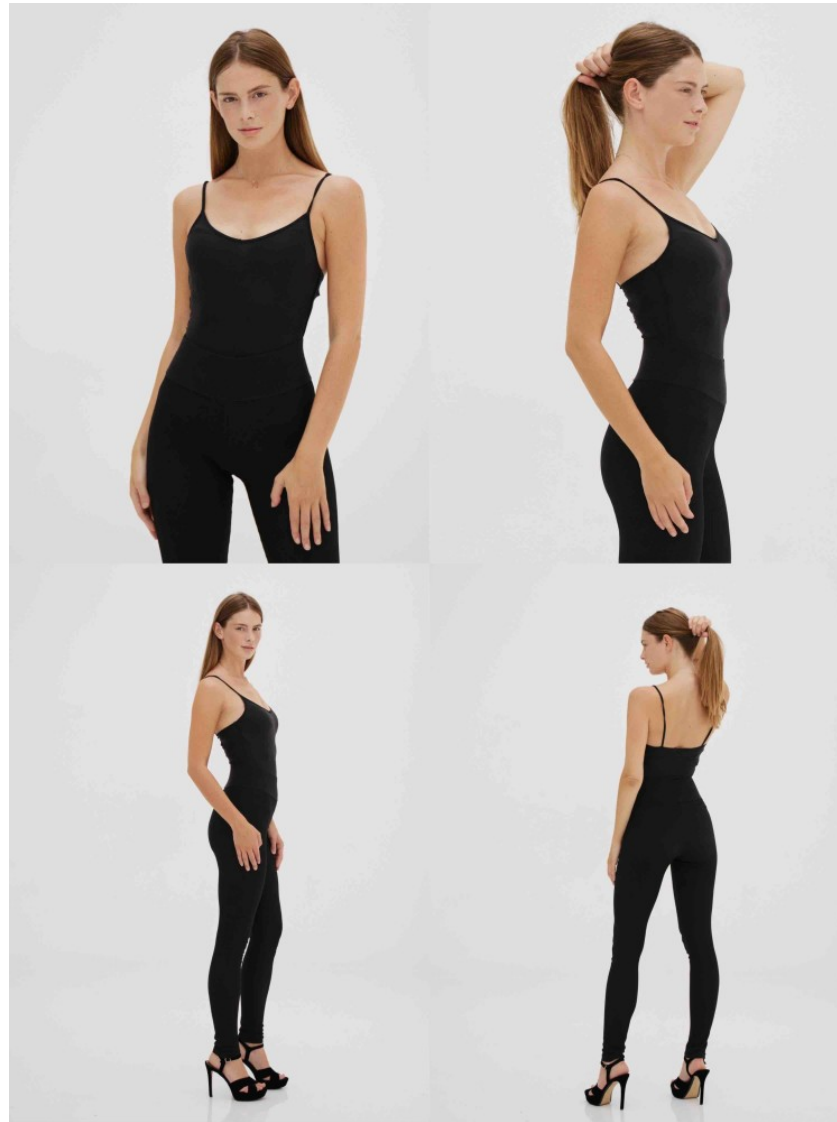

INSTYLE

models

JOHANNA A

Height: 174cm / 5' 8½" Bust: 86cm / 34" A Waist: 62cm 24½" Hips: 93cm / 36½" Shoes: 39EU / 8US / 6UK Hair: Brown Eyes: Brown

INSTYLE

models

JOHANNA A

Height: 174cm / 5' 8½" Bust: 86cm / 34" A Waist: 62cm 24½" Hips: 93cm / 36½" Shoes: 39EU / 8US / 6UK Hair: Brown Eyes: Brown