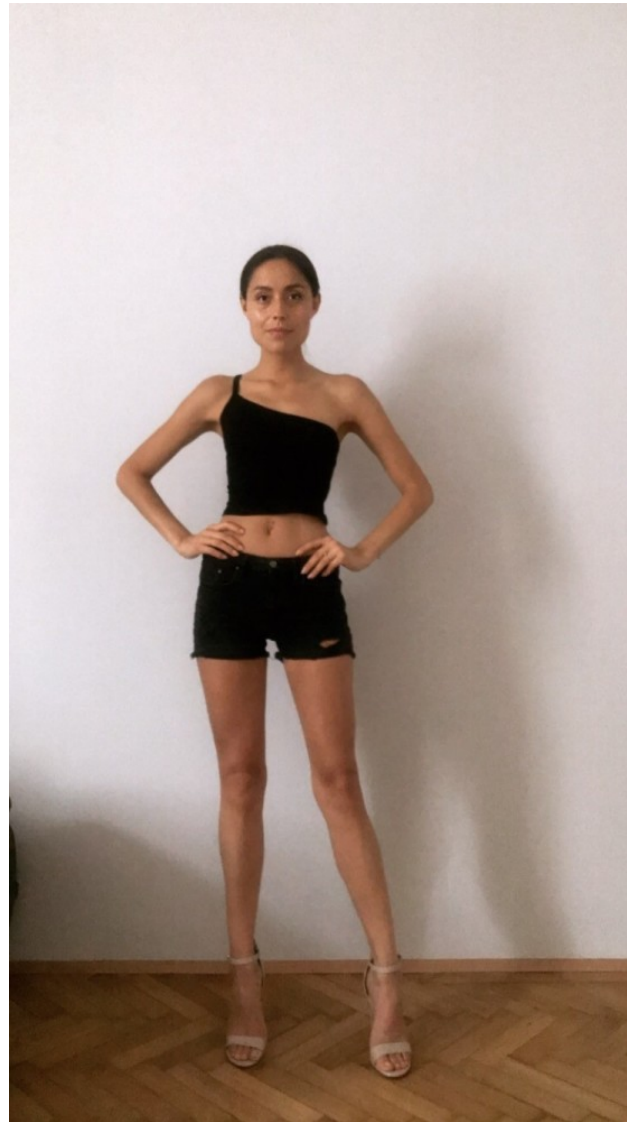

INSTYLE

models

DIANA A

Height: 177cm / 5' 9½" Bust: 83cm / 32½" B Waist: 61cm / 24" Hips: 91cm / 36" Shoes: 39.5EU / 8½US / 6½UK