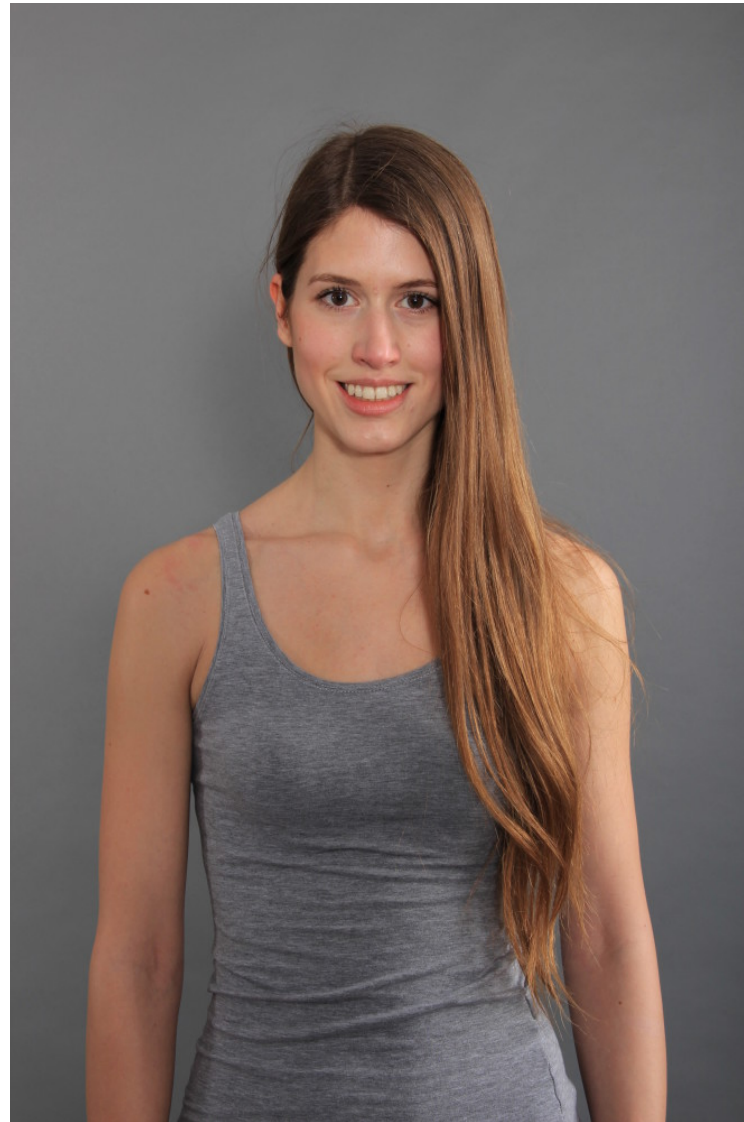

INSTYLE

models

CHRISTINA S

Height: 174cm / 5' 8½" Bust: 77cm / 30½" A Waist: 60cm / 23½" Hips: 88cm / 34½" Shoes: 38 EU / 7 US / 5 UK Hair: Brown Eyes: Brown

INSTYLE

models

CHRISTINA S

Height: 174cm / 5' 8½" Bust: 77cm / 30½" A Waist: 60cm / 23½" Hips: 88cm / 34½" Shoes: 38EU / 7US / 5UK Hair: Brown Eyes: Brown

INSTYLE

models

CHRISTINA S

Height: 174cm / 5' 8½" Bust: 77cm / 30½" A Waist: 60cm / 23½" Hips: 88cm / 34½" Shoes: 38 EU / 7 US / 5 UK Hair: Brown Eyes: Brown