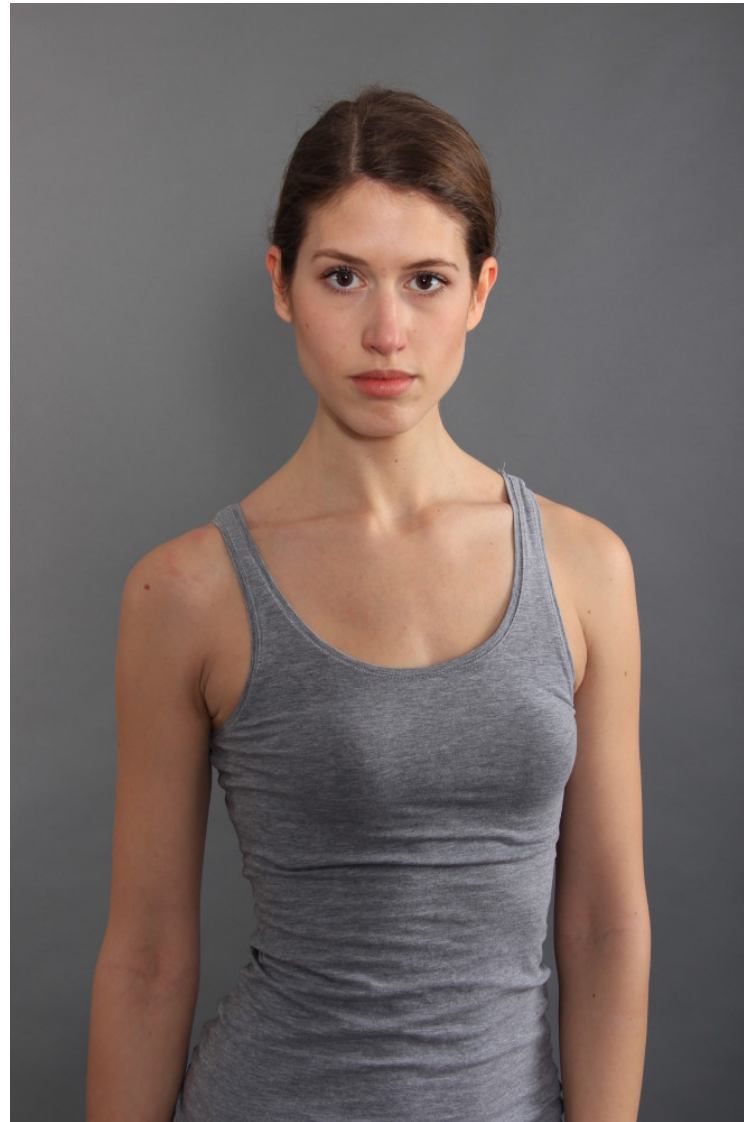

INSTYLE

models

CHRISTINA S

Height: 174cm / 5' 8½" Bust: 77cm / 30½" A Waist: 60cm / 23½" Hips: 88cm / 34½" Shoes: 38 EU / 7 US / 5 UK Hair: Brown Eyes: Brown

INSTYLE

models

CHRISTINA S

Height: 174cm / 5' 8½" Bust: 77cm / 30½" A Waist: 60cm / 23½" Hips: 88cm / 34½" Shoes: 38EU / 7US / 5UK Hair: Brown Eyes: Brown

INSTYLE

models

CHRISTINA S

Height: 174cm / 5' 8½" Bust: 77cm / 30½" A Waist: 60cm / 23½" Hips: 88cm / 34½" Shoes: 38 EU / 7 US / 5 UK Hair: Brown Eyes: Brown