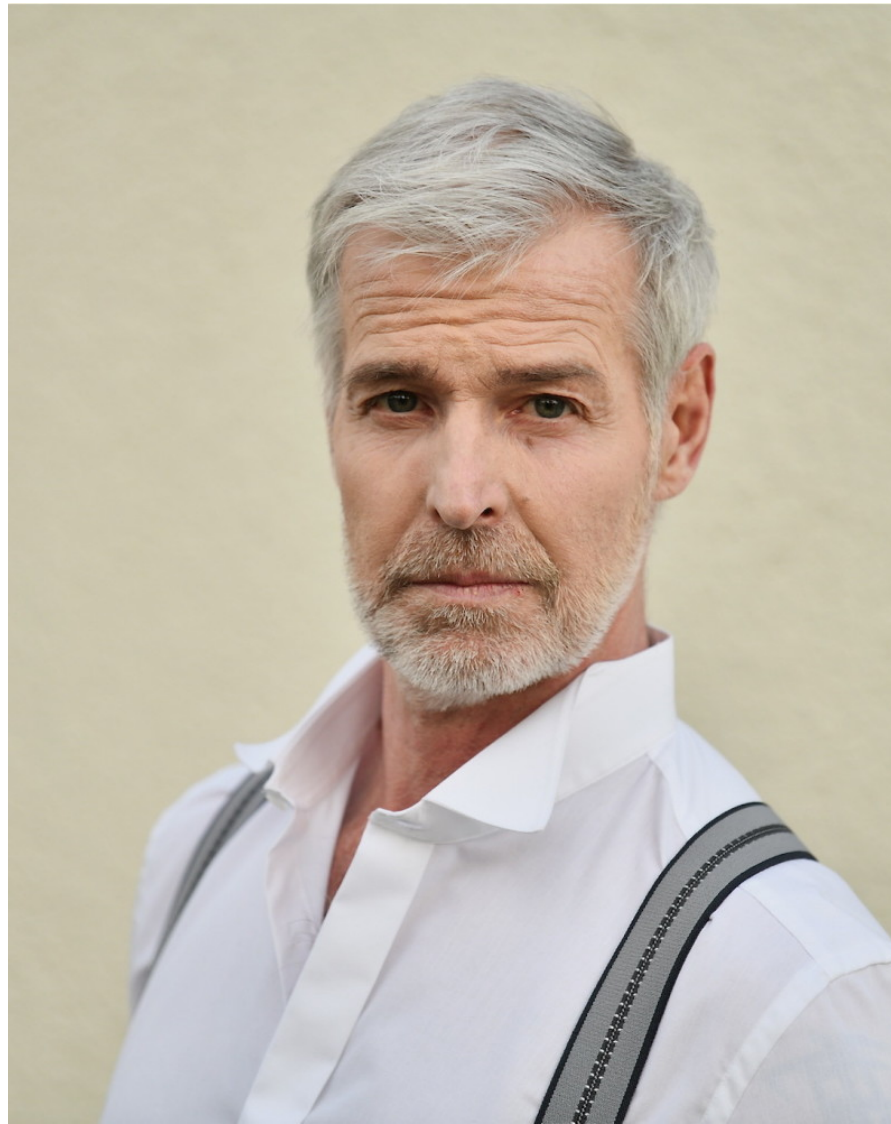

# INSTYLE

*models*

**ANDREAS S**

Height: 186cm / 6' 1" Chest: 104cm / 41" Waist: 85cm / 33½" Hips: 100cm / 39½" Shoes: 44 EU / 10 US / 9.5 UK Hair: Grey Eyes: Blue

## ANDREAS S

Height: 186cm / 6' 1" Chest: 104cm / 41" Waist: 85cm / 33½" Hips: 100cm / 39½" Shoes: 44 EU / 10 US / 9.5 UK Hair: Grey Eyes: Blue