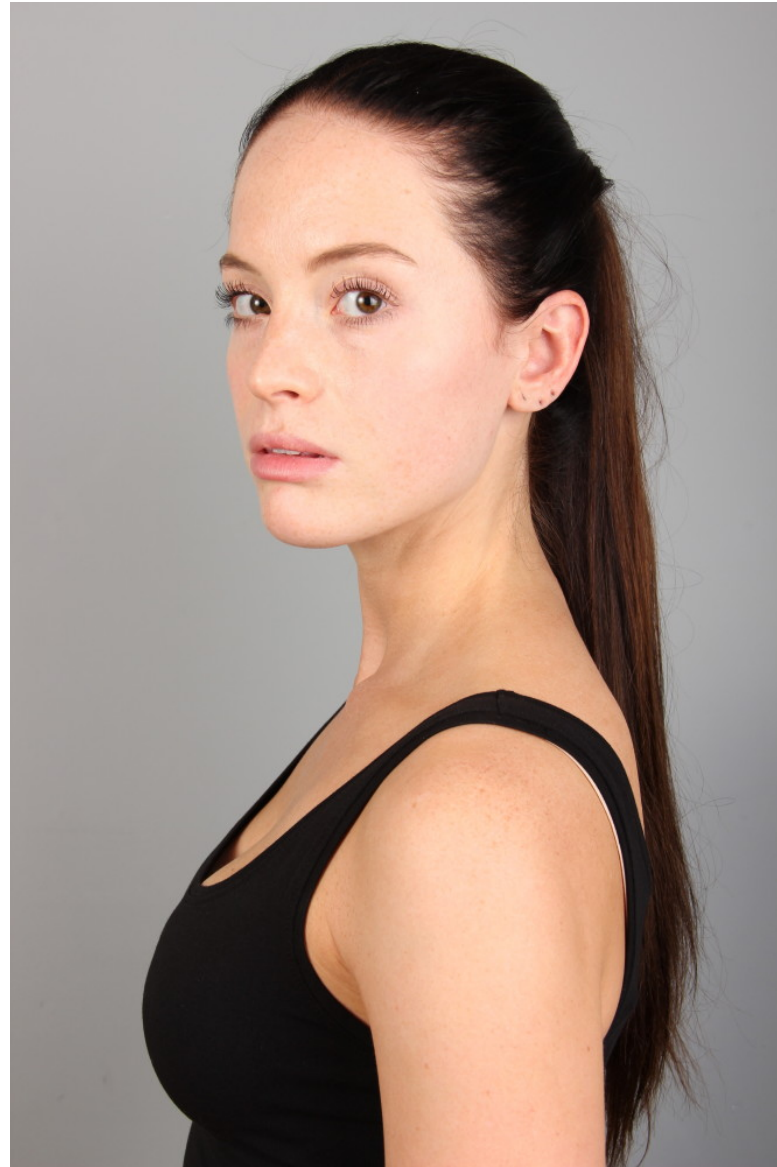

INSTYLE

models

ANNA S

Height: 171cm / 5' 7½" Bust: 85cm / 33½" C Waist: 66cm 26" Hips: 91cm / 36" Shoes: 38 EU / 7 US / 5 UK Hair: Brown Eyes: Green

INSTYLE

models

ANNA S

Height: 171cm / 5' 7½" Bust: 85cm / 33½" C Waist: 66cm 26" Hips: 91cm / 36" Shoes: 38 EU / 7 US / 5 UK Hair: Brown Eyes: Green