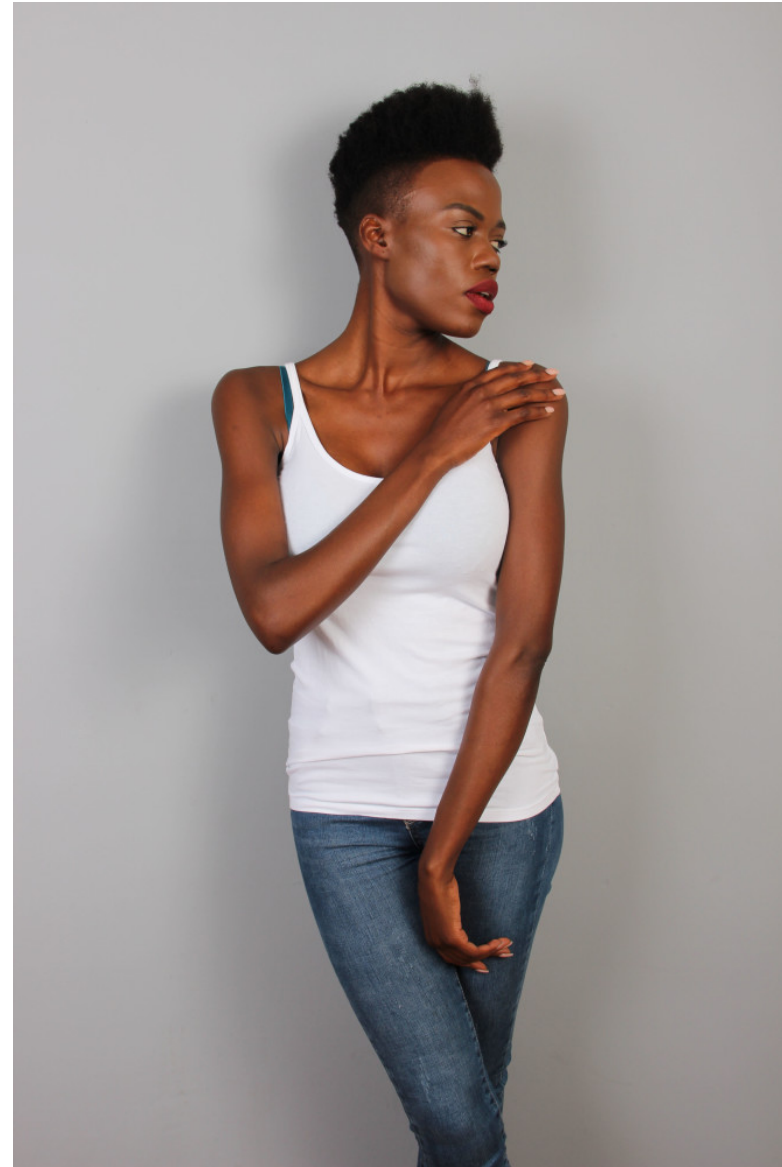

INSTYLE

models

TINA T

Height: 169cm / 5' 6½" Bust: 93cm / 36½" C Waist: 67cm 26½" Hips: 97cm / 38" Shoes: 39 EU / 8 US / 6 UK Hair: Black Eyes: Brown

INSTYLE

models

TINA T

Height: 169cm / 5' 6½" Bust: 93cm / 36½" C Waist: 67cm 26½" Hips: 97cm / 38" Shoes: 39 EU / 8 US / 6 UK Hair: Black Eyes: Brown

INSTYLE

models

TINA T

Height: 169cm / 5' 6½" Bust: 93cm / 36½" C Waist: 67cm 26½" Hips: 97cm / 38" Shoes: 39 EU / 8 US / 6 UK Hair: Black Eyes: Brown