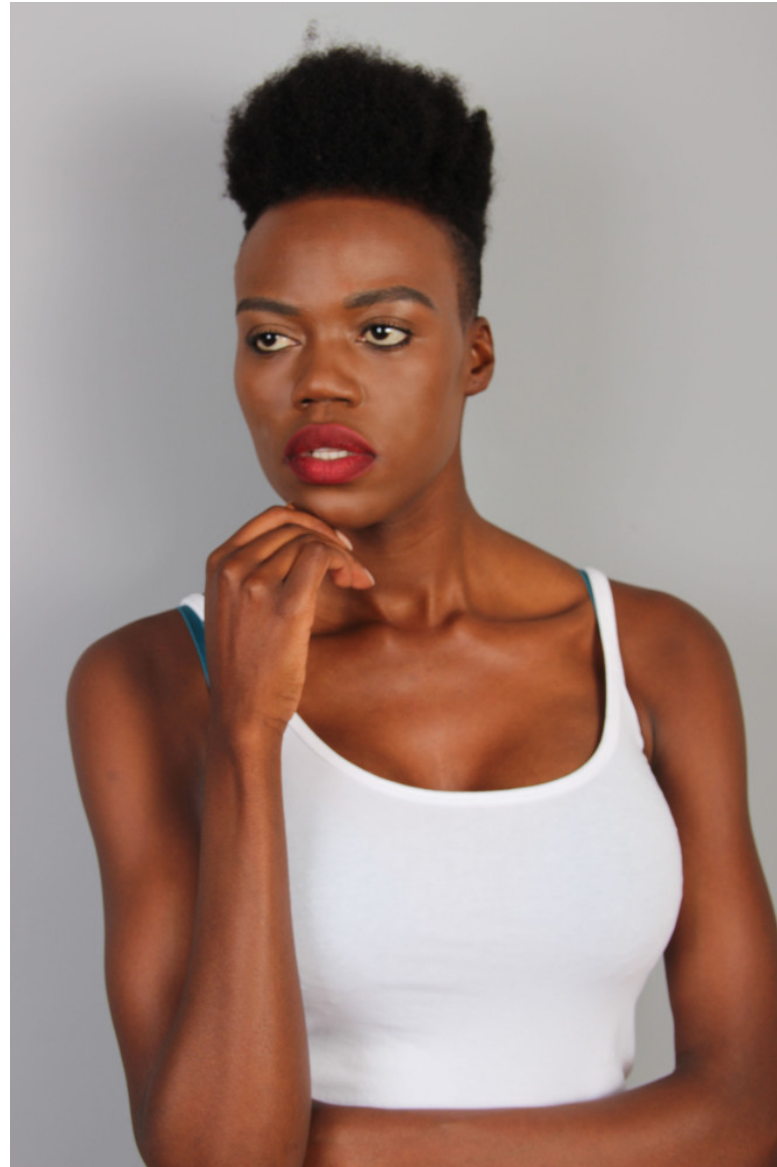

INSTYLE

models

TINA T

Height: 169cm / 5' 6½" Bust: 93cm / 36½" C Waist: 67cm 26½" Hips: 97cm / 38" Shoes: 39 EU / 8 US / 6 UK Hair: Black Eyes: Brown

INSTYLE

models

TINA T

Height: 169cm / 5' 6½" Bust: 93cm / 36½" C Waist: 67cm 26½" Hips: 97cm / 38" Shoes: 39 EU / 8 US / 6 UK Hair: Black Eyes: Brown

INSTYLE

models

TINA T

Height: 169cm / 5' 6½" Bust: 93cm / 36½" C Waist: 67cm 26½" Hips: 97cm / 38" Shoes: 39 EU / 8 US / 6 UK Hair: Black Eyes: Brown