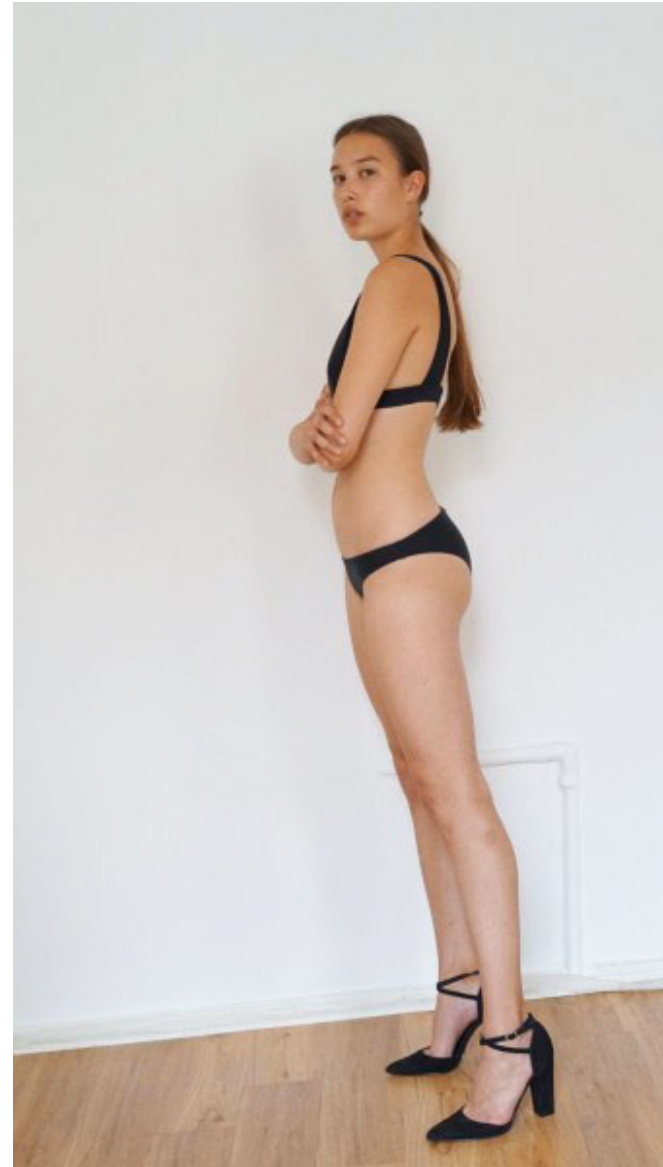

INSTYLE

models

JENNIFER F

Height: 176cm / 5' 9½" Bust: 85cm / 33½" B Waist: 64cm 25" Hips: 93cm / 36½" Shoes: 40 EU / 9 US / 7 UK Hair: Brown Eyes: Brown

INSTYLE

models

JENNIFER F

Height: 176cm / 5' 9½" Bust: 85cm / 33½" B Waist: 64cm 25" Hips: 93cm / 36½" Shoes: 40 EU / 9 US / 7 UK Hair: Brown Eyes: Brown