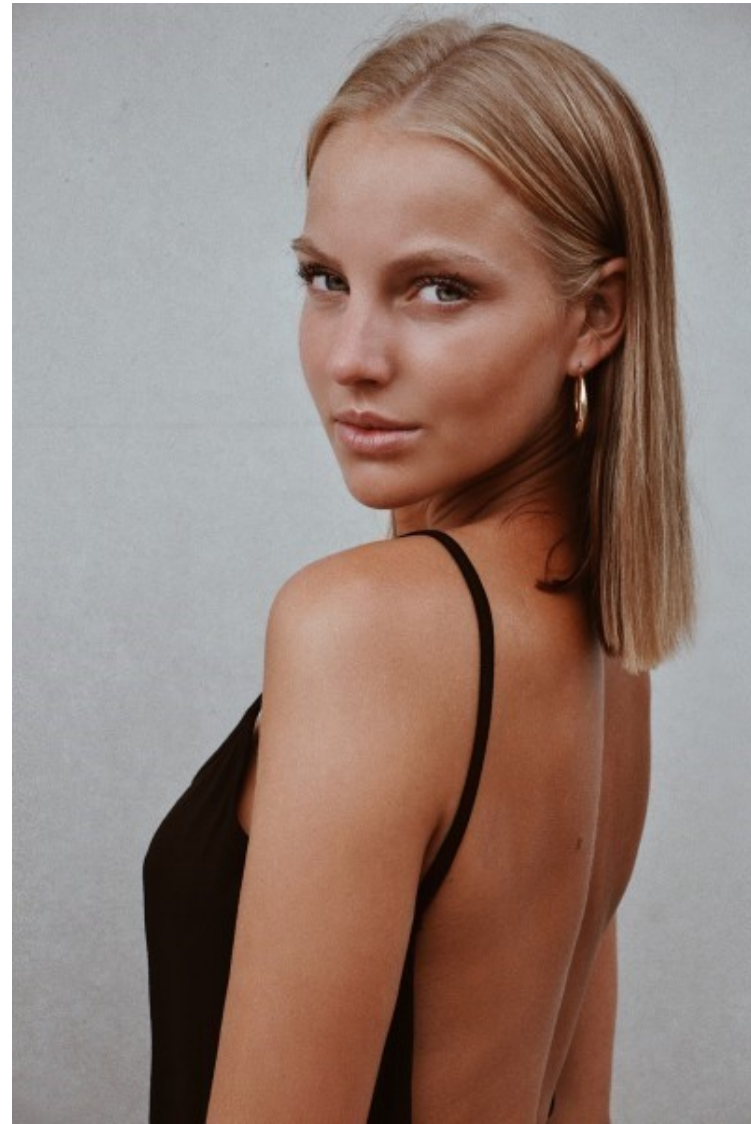

INSTYLE

models

ANNIKA R

Height: 170cm / 5' 7"   Bust: 85cm / 33½" B   Waist: 68cm 27"   Hips: 92cm / 36"   Shoes: 38 EU / 7 US / 5 UK   Hair: Blond   Eyes: Blue green