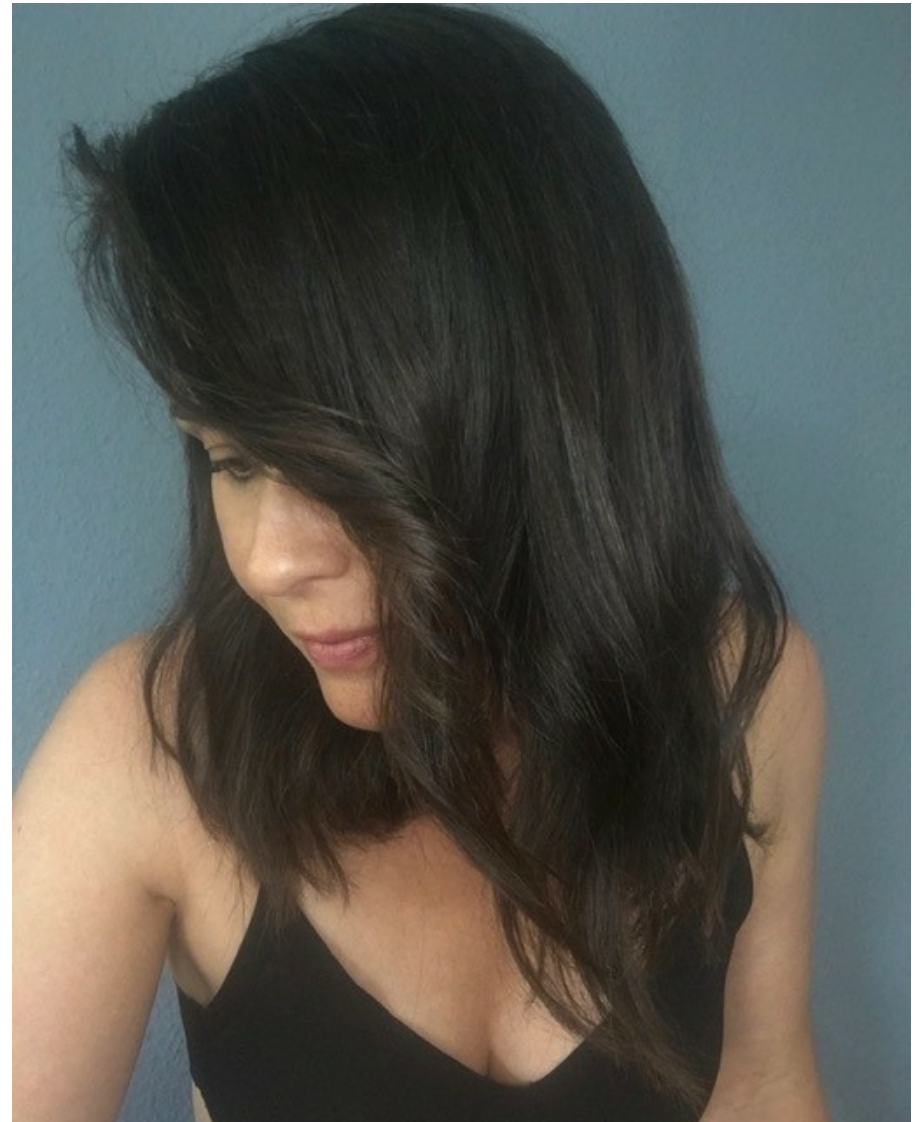

INSTYLE

models

CLAUDIA J

Height: 170cm / 5' 7" Bust: 86cm / 34" B Waist: 69cm 27" Hips: 99cm / 39" Shoes: 39 EU / 8US / 6UK Hair: Dark brown Eyes: Green

INSTYLE

models

CLAUDIA J

Height: 170cm / 5' 7" Bust: 86cm / 34" B Waist: 69cm 27" Hips: 99cm / 39" Shoes: 39 EU / 8US / 6UK Hair: Dark brown Eyes: Green

INSTYLE

models

CLAUDIA J

Height: 170cm / 5' 7" Bust: 86cm / 34" B Waist: 69cm 27" Hips: 99cm / 39" Shoes: 39 EU / 8US / 6UK Hair: Dark brown Eyes: Green