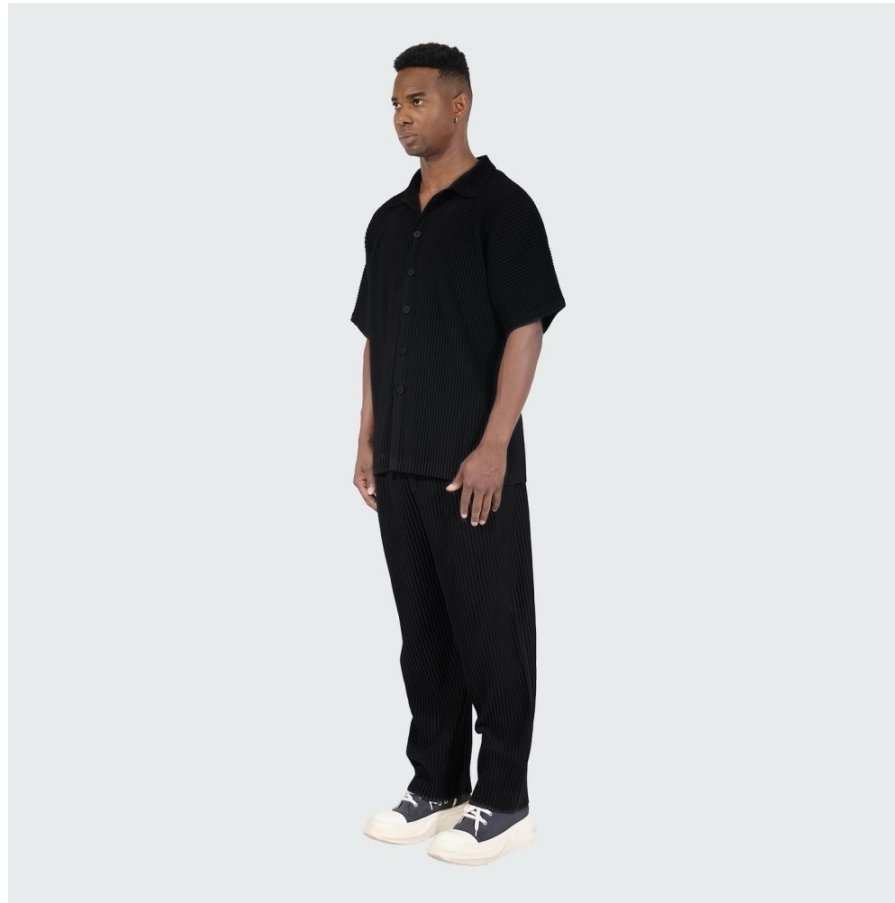

INSTYLE

models

AARON R

Height: 180cm / 5' 11" Chest: 95cm / 37½" Waist: 75cm / 29½" Hips: 89cm / 35" Shoes: 43 EU / 9 US / 8.5 UK Hair: Black Eyes: Brown

INSTYLE

models

AARON R

Height: 180cm / 5' 11" Chest: 95cm / 37½" Waist: 75cm / 29½" Hips: 89cm / 35" Shoes: 43EU / 9US / 8.5UK Hair: Black Eyes: Brown

INSTYLE

models

AARON R

Height: 180cm / 5' 11" Chest: 95cm / 37½" Waist: 75cm / 29½" Hips: 89cm / 35" Shoes: 43 EU / 9 US / 8.5 UK Hair: Black Eyes: Brown